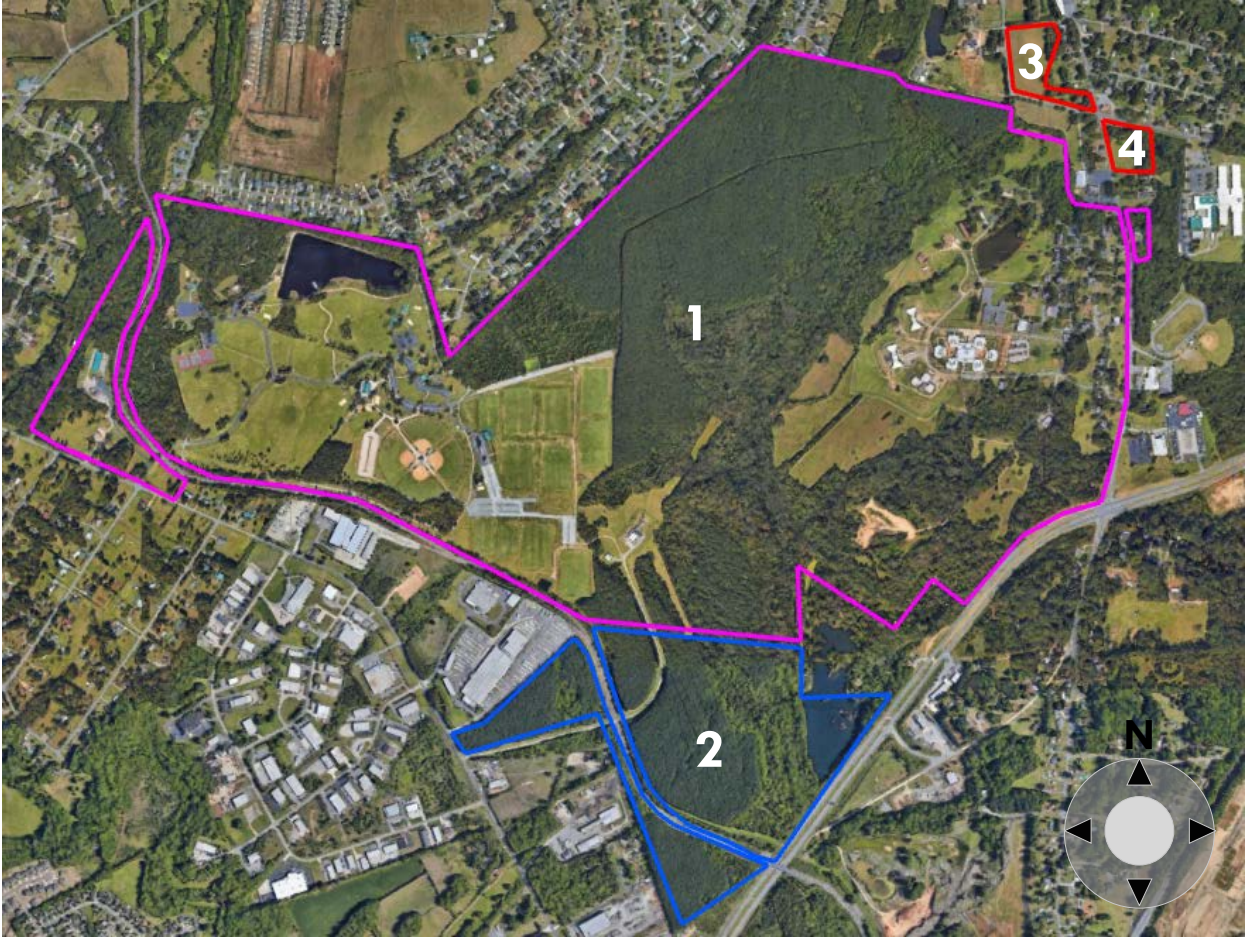

Four Parcels—Totaling Nearly 800 Acres—Are Allocated to DPS to Support the Current Stonewall Jackson Youth Development Center and Represent the Site of the Historic Campus

Source: Program Evaluation Division based on information provided by the State Property Office and county tax records.